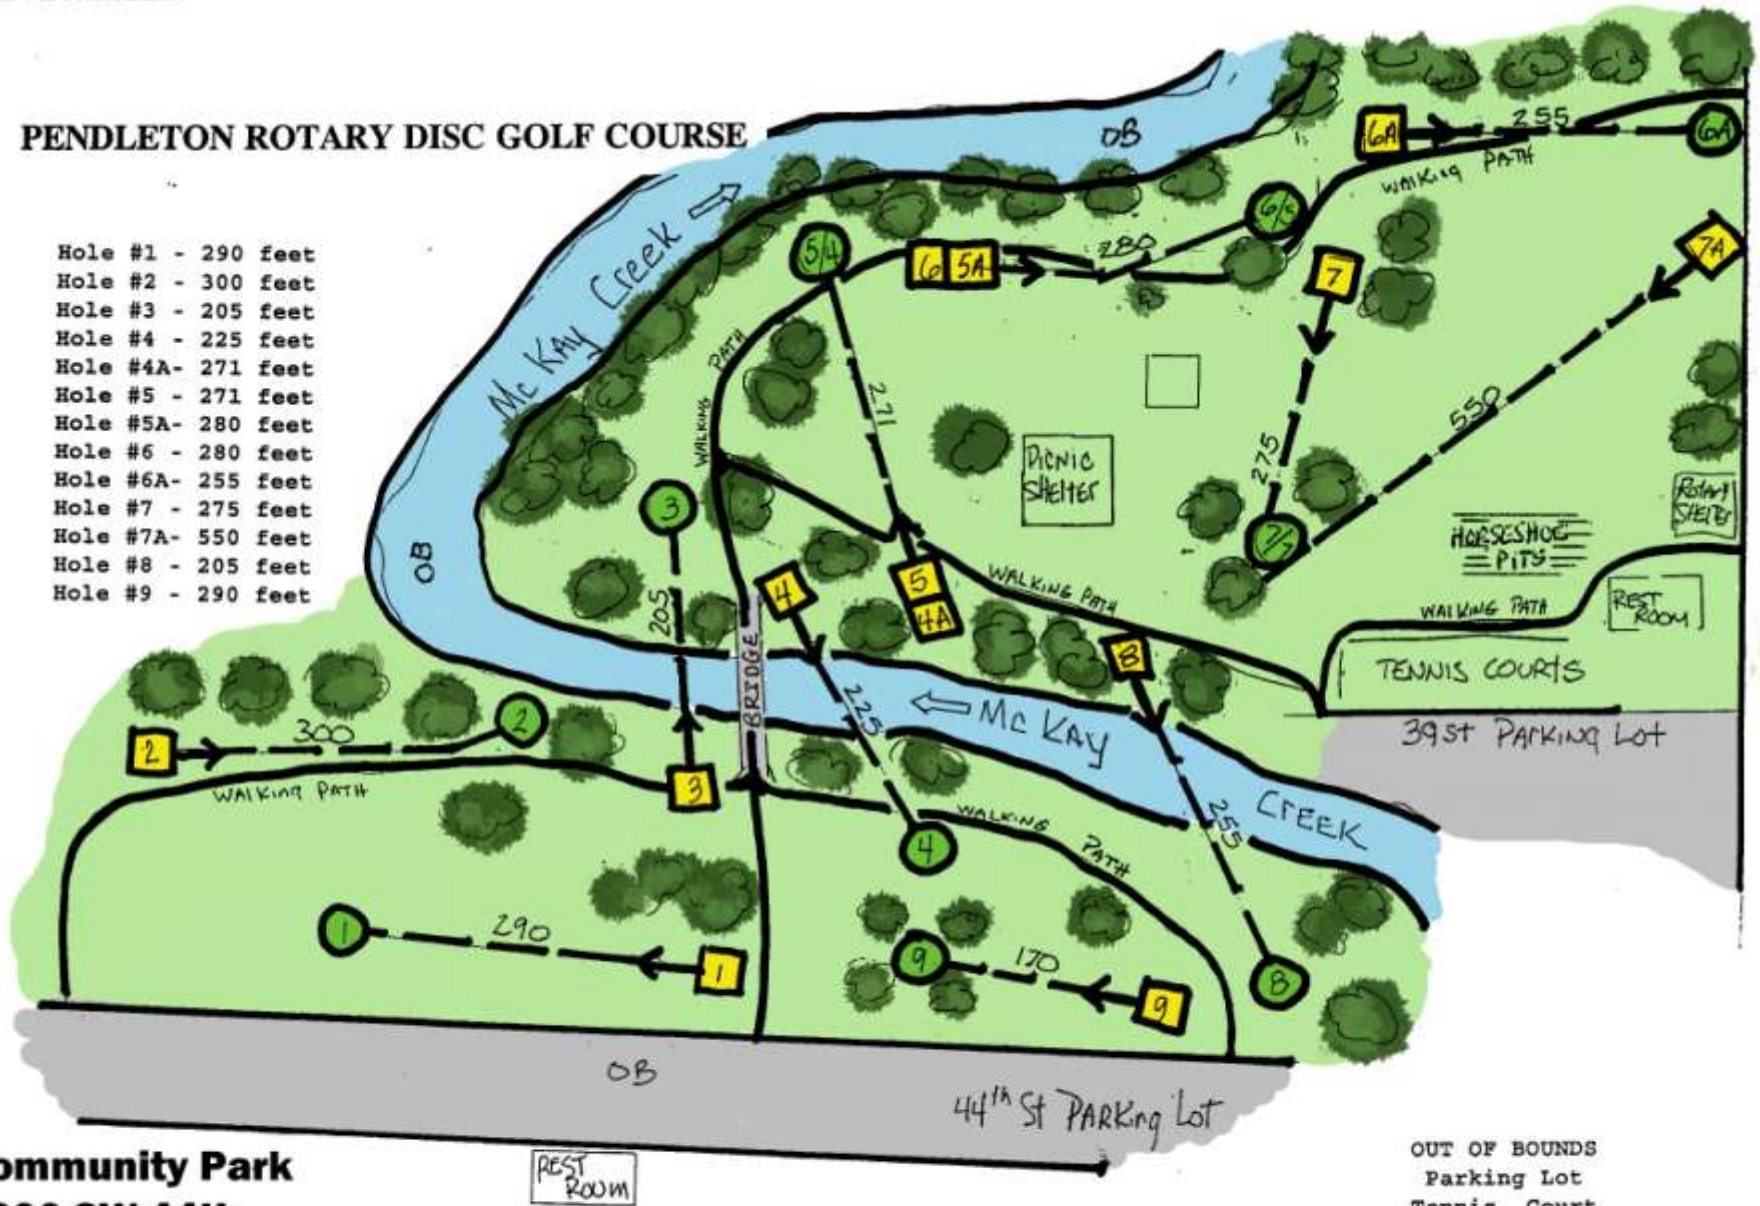

# PENDLETON ROTARY DISC GOLF COURSE

- Hole #1 - 290 feet
- Hole #2 - 300 feet
- Hole #3 - 205 feet
- Hole #4 - 225 feet
- Hole #4A- 271 feet
- Hole #5 - 271 feet
- Hole #5A- 280 feet
- Hole #6 - 280 feet
- Hole #6A- 255 feet
- Hole #7 - 275 feet
- Hole #7A- 550 feet
- Hole #8 - 205 feet
- Hole #9 - 290 feet

## Community Park 1200 SW 44th Pendleton, OR

Directions: Follow 395 South from I-84 to Southgate Place (Les Schwab on corner), turn right, continue to SW Quinney and turn right again. Turn right onto SW 44th and follow into parking lot for Community Park.

Pendleton Disc Golf Association  
70827 SW Douglas Drive  
Pendleton, Oregon 97801  
(541-276-8334)

- OUT OF BOUNDS
- Parking Lot
- Tennis Court
- Shelters and Playground
- McKay Creek
- Walking Paths
- Horseshoe Pits