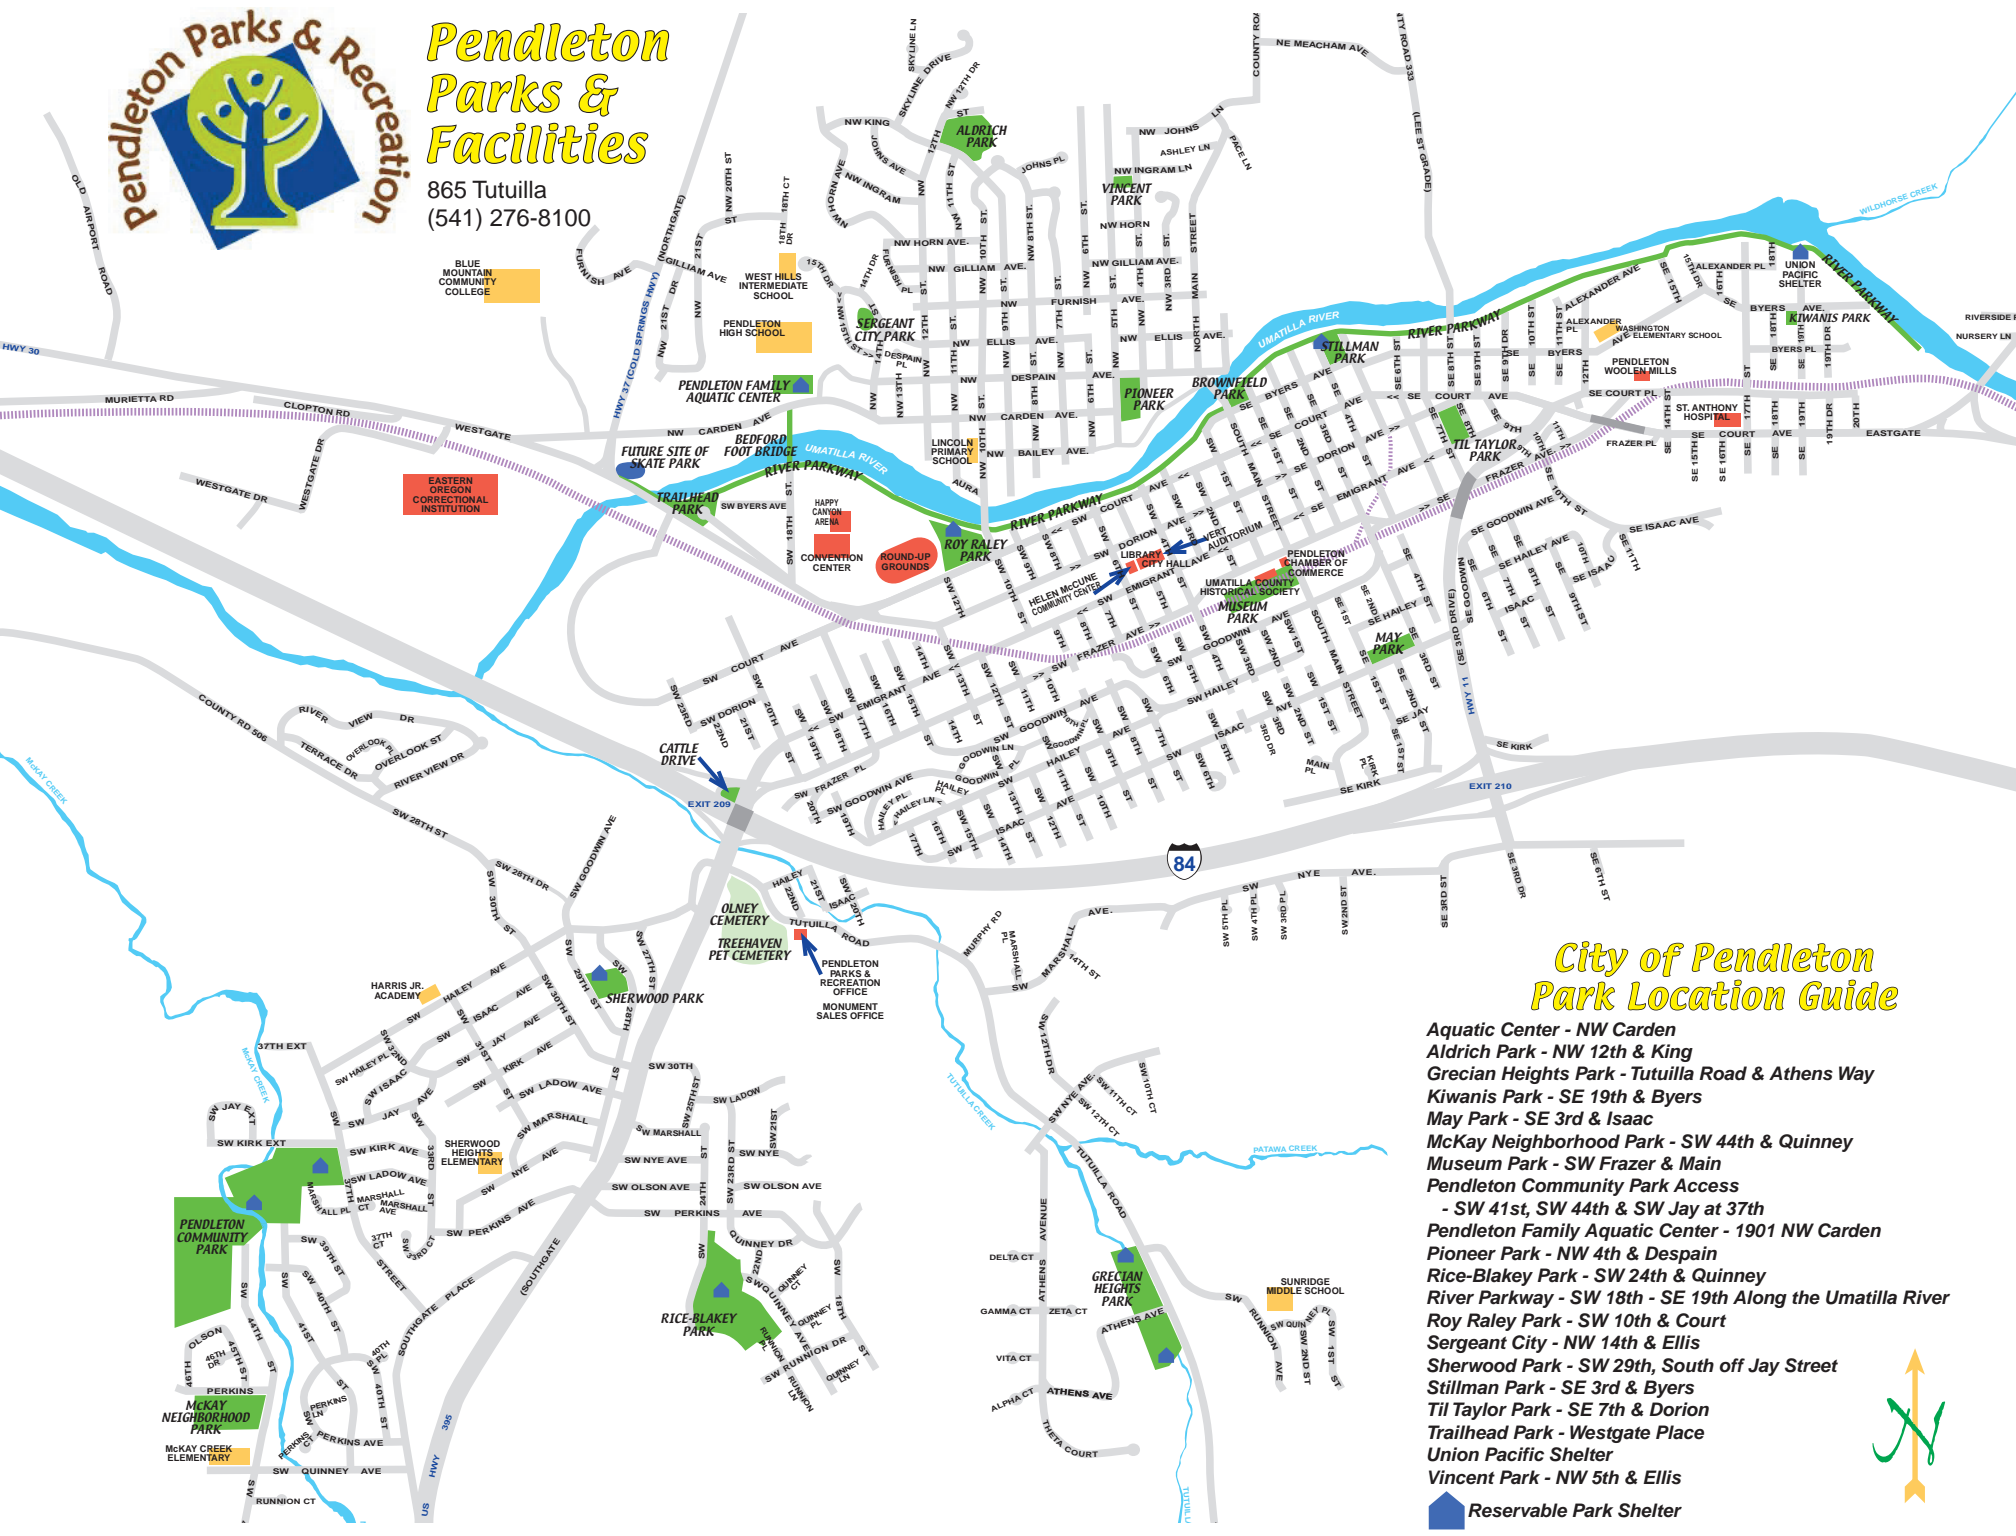

## City of Pendleton Park Location Guide

- Aquatic Center** - NW Garden
- Aldrich Park** - NW 12th & King
- Grecian Heights Park** - Tutuilla Road & Athens Way
- Kiwanis Park** - SE 19th & Byers
- May Park** - SE 3rd & Isaac
- McKay Neighborhood Park** - SW 44th & Quinney
- Museum Park** - SW Frazer & Main
- Pendleton Community Park Access**  
- SW 41st, SW 44th & SW Jay at 37th
- Pendleton Family Aquatic Center** - 1901 NW Garden
- Pioneer Park** - NW 4th & Despain
- Rice-Blakey Park** - SW 24th & Quinney
- River Parkway** - SW 18th - SE 19th Along the Umatilla River
- Roy Raley Park** - SW 10th & Court
- Sergeant City Park** - NW 14th & Ellis
- Sherwood Park** - NW 29th, South off Jay Street
- Stillman Park** - SE 3rd & Byers
- Til Taylor Park** - SE 7th & Dorion
- Trailhead Park** - Westgate Place
- Union Pacific Shelter**
- Vincent Park** - NW 5th & Ellis