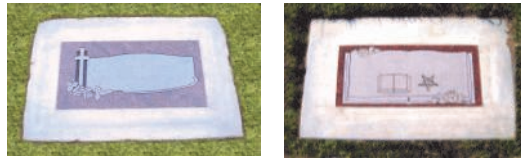

Madame de Staël

Single Flat		Georgia Gray	Colors
Infant	16"W X 8"H	\$410	\$467*
Small	20"W X 10"H	\$460	\$495*
Single	24"W X 12"H	\$500	\$596*

Single Slant		Georgia Gray	Colors
W/O base	24"W X 10"D X 16"H	\$981	\$1,177*
With base	36"W X 16"H	\$1,523	\$1,838*