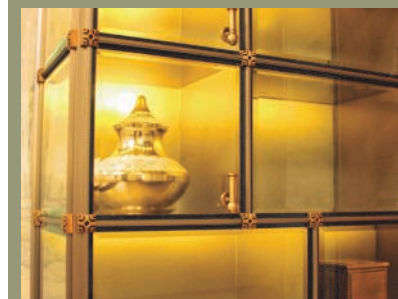

Mausoleum Glass Niches*

Display an attractive urn and personal photos or mementos in our glass niche wall. Pricing for niches ranges from \$565 to \$1,300 depending upon niche size and location.

Urns are available in many styles and materials. Select one from our office display or let us help you order one.