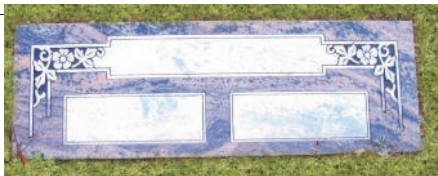

Madame de Staël

Single Flat		Georgia Gray	Colors
Infant	16"W X 8"H	\$410	\$467*
Small	20"W X 10"H	\$460	\$495*
Single	24"W X 12"H	\$500	\$596*

Single Slant		Georgia Gray	Colors
W/O base	24"W X 10"D X 16"H	\$981	\$1,177*
With base	36"W X 16"H	\$1,523	\$1,838*