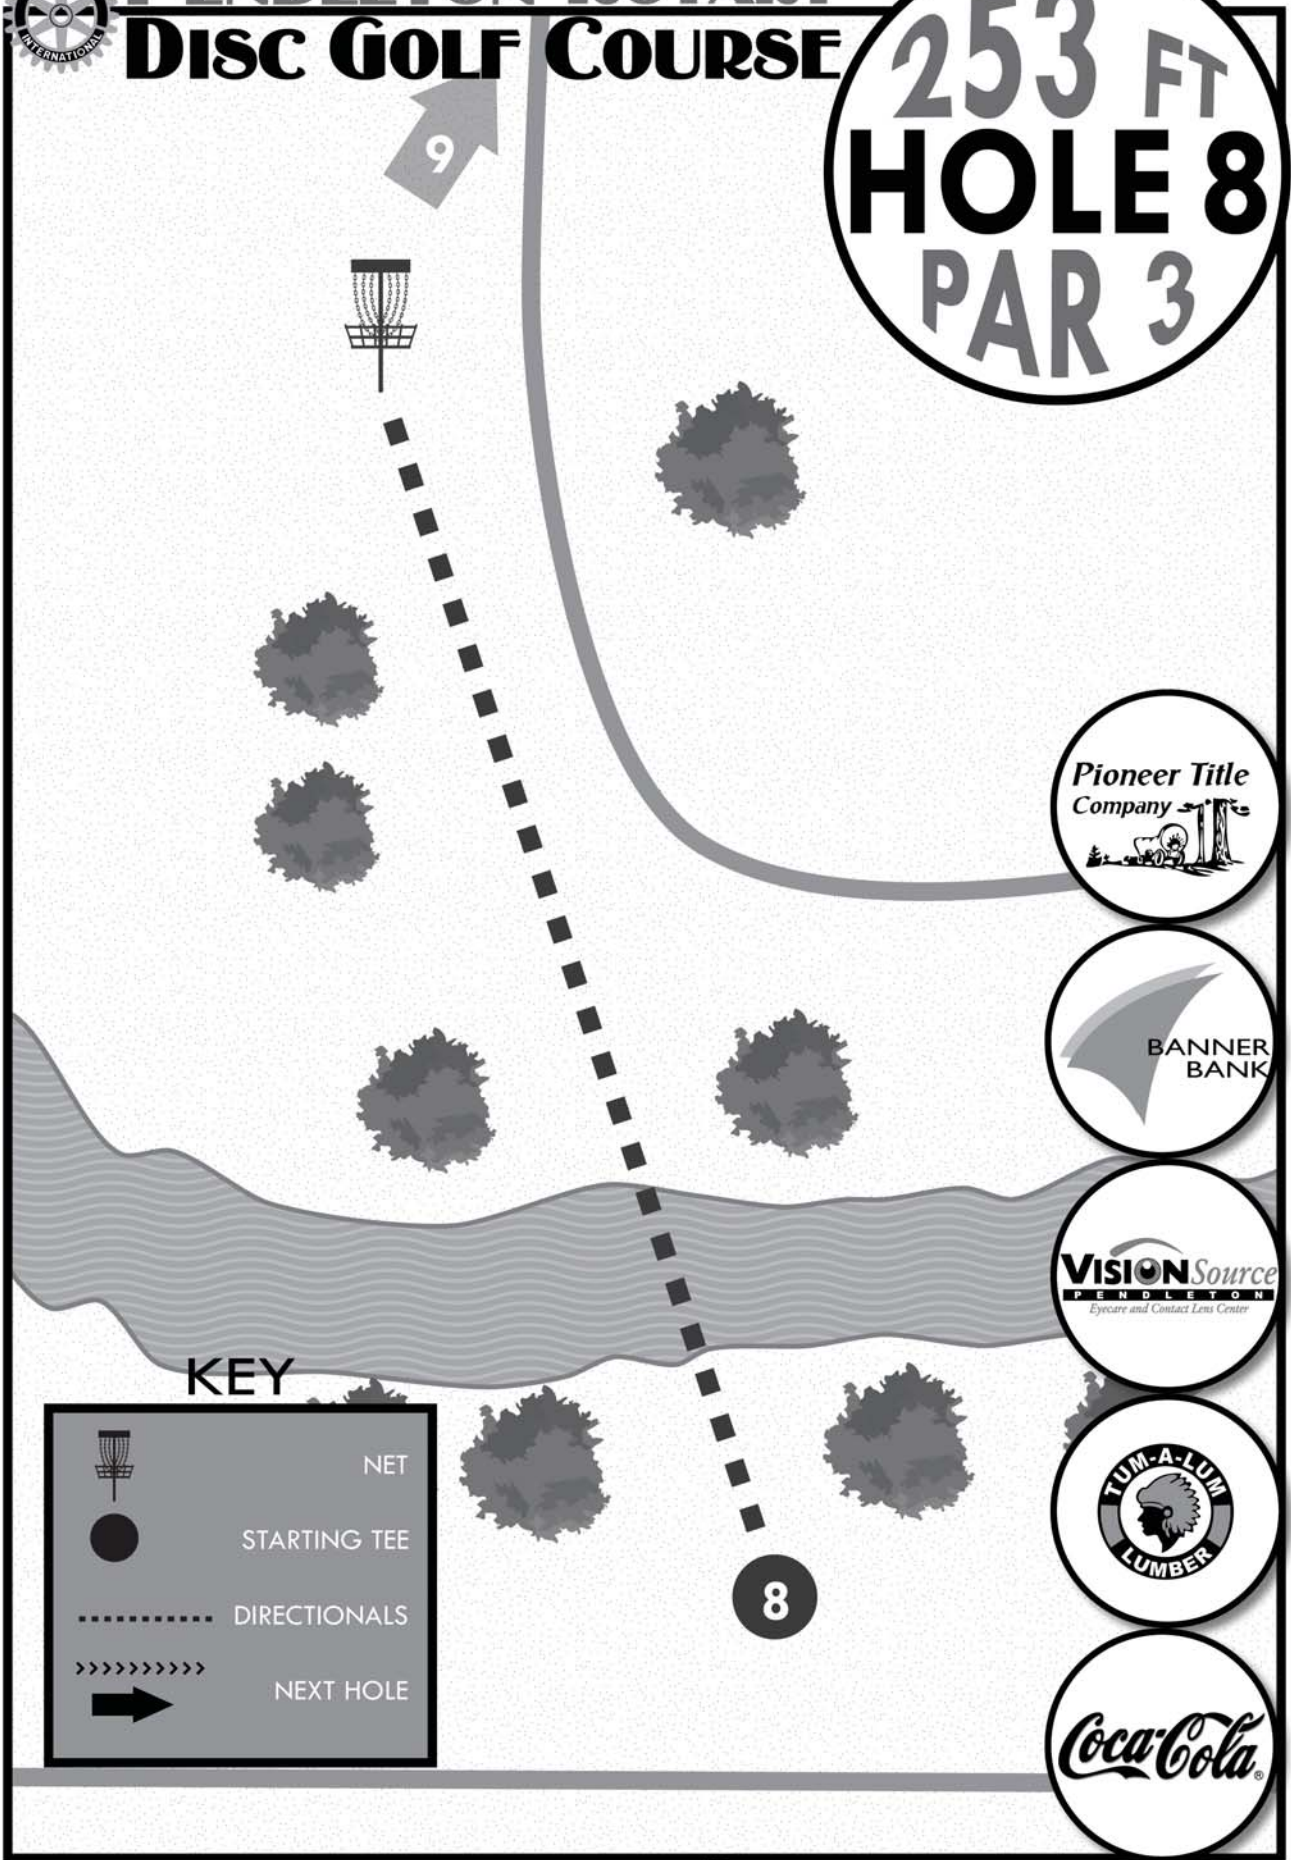

# PENDLETON ROTARY DISC GOLF COURSE

**253 FT**  
**HOLE 8**  
**PAR 3**

## KEY

	NET
	STARTING TEE
	DIRECTIONALS
	NEXT HOLE

sponsored by

# ST. ANTHONY HOSPITAL