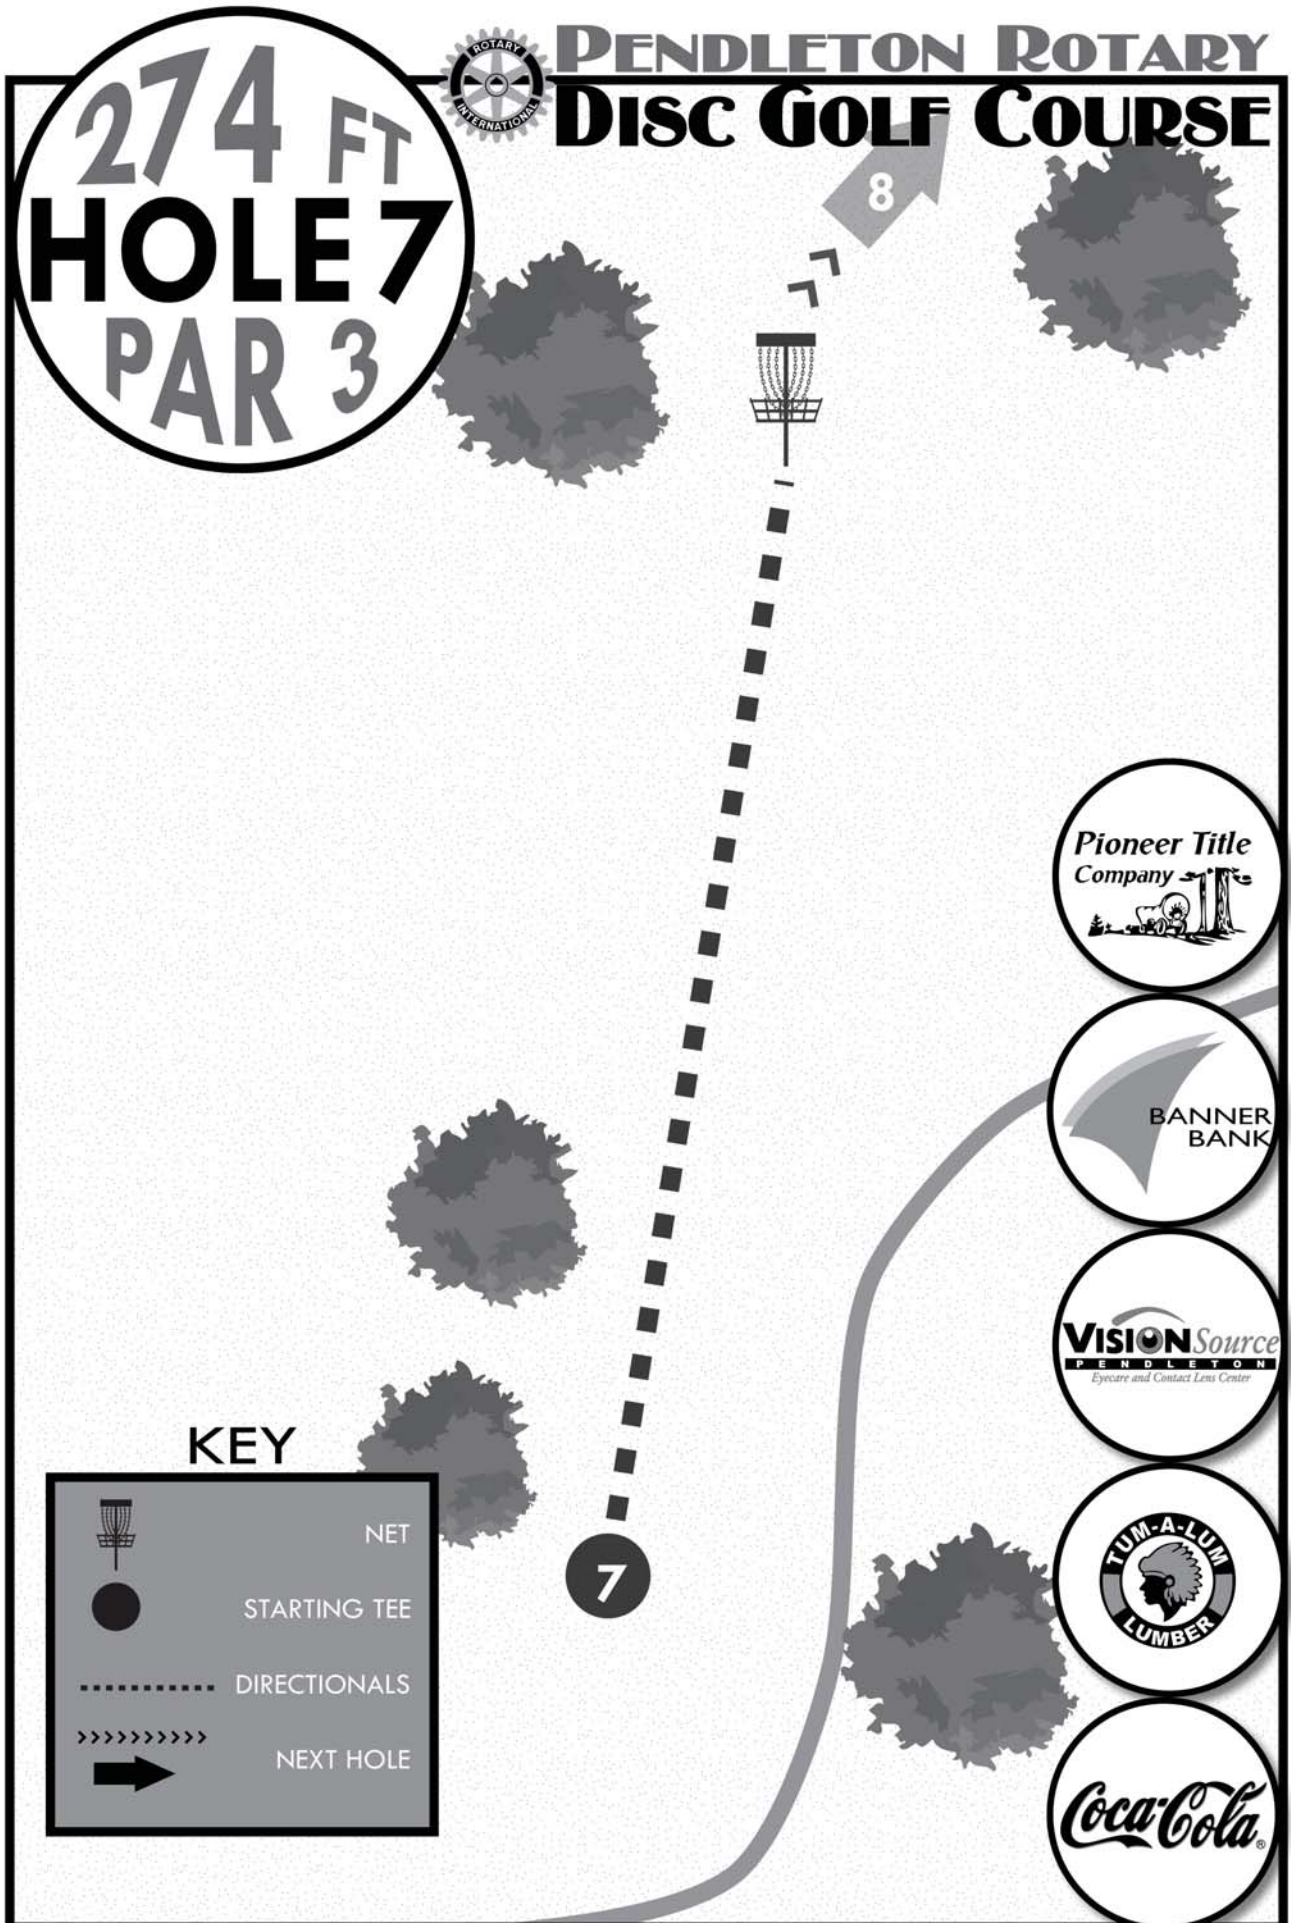

PENDLETON ROTARY DISC GOLF COURSE

274 FT
HOLE 7
PAR 3

KEY

	NET
	STARTING TEE
	DIRECTIONALS
	NEXT HOLE

sponsored by

CONTINENTAL MILLS INC.