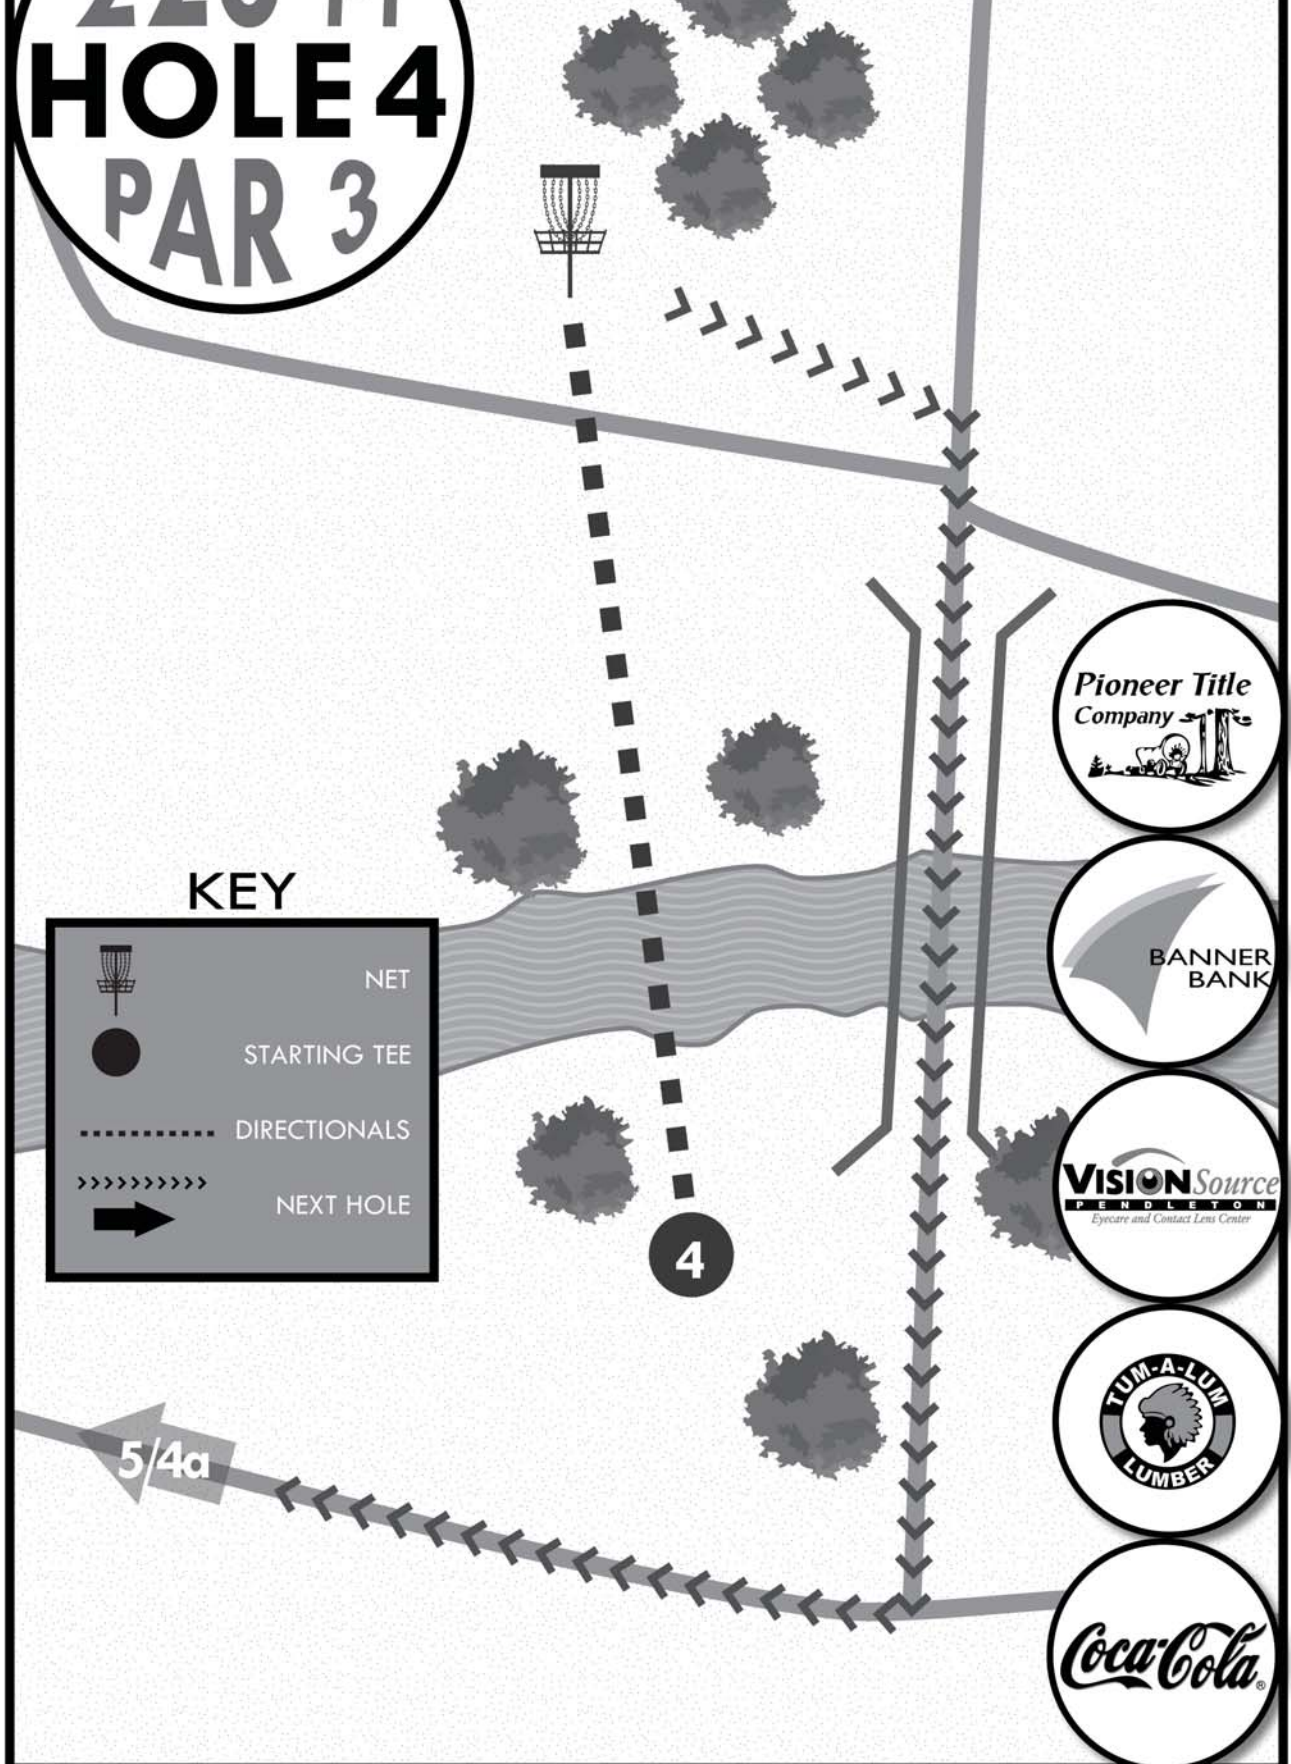

# PENDLETON ROTARY DISC GOLF COURSE

**223 FT**  
**HOLE 4**  
**PAR 3**

### KEY

	NET
	STARTING TEE
	DIRECTIONALS
	NEXT HOLE

sponsored by