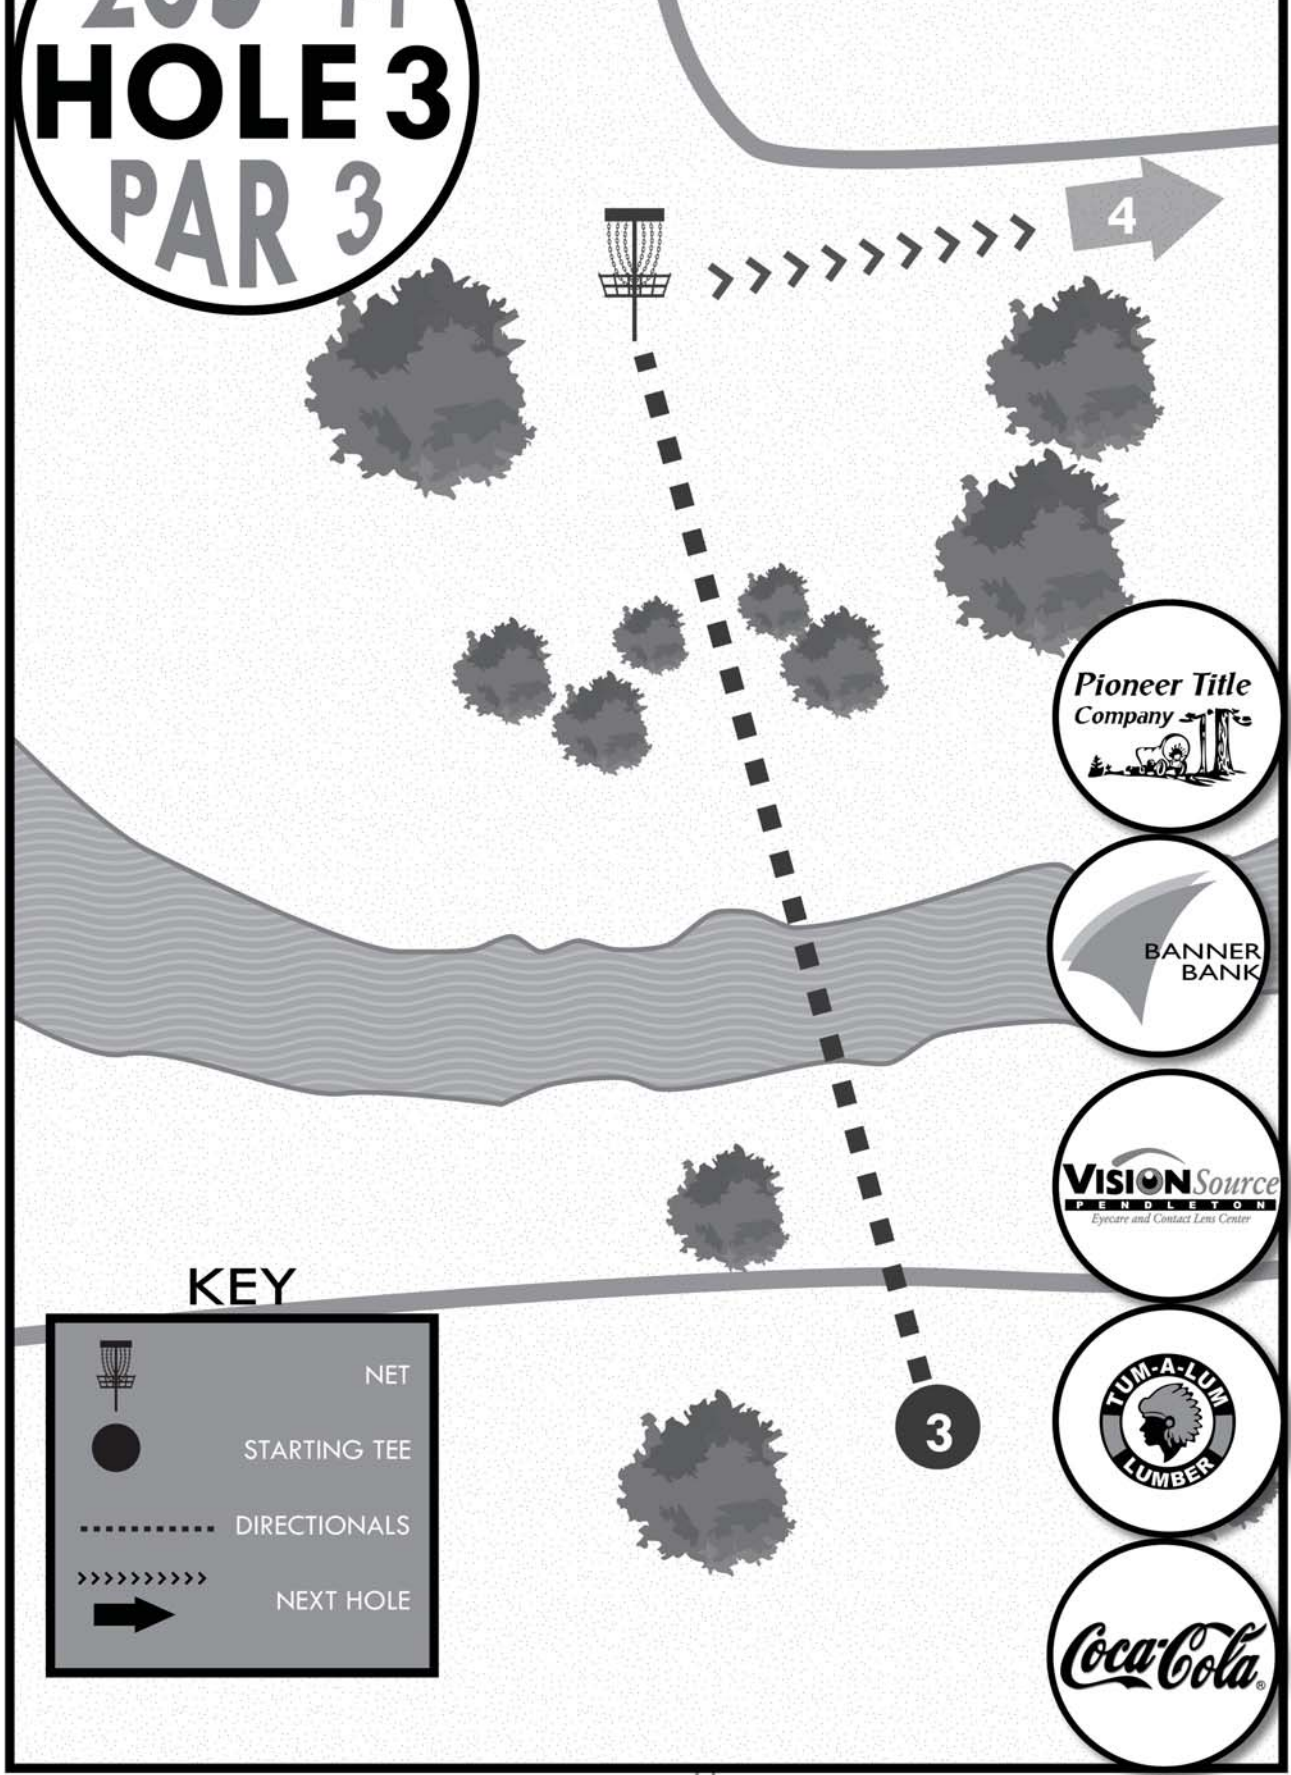

PENDLETON ROTARY DISC GOLF COURSE

205' FT
HOLE 3
PAR 3

KEY

	NET
	STARTING TEE
	DIRECTIONALS
	NEXT HOLE

sponsored by

WES & MILDRED GRILLEY