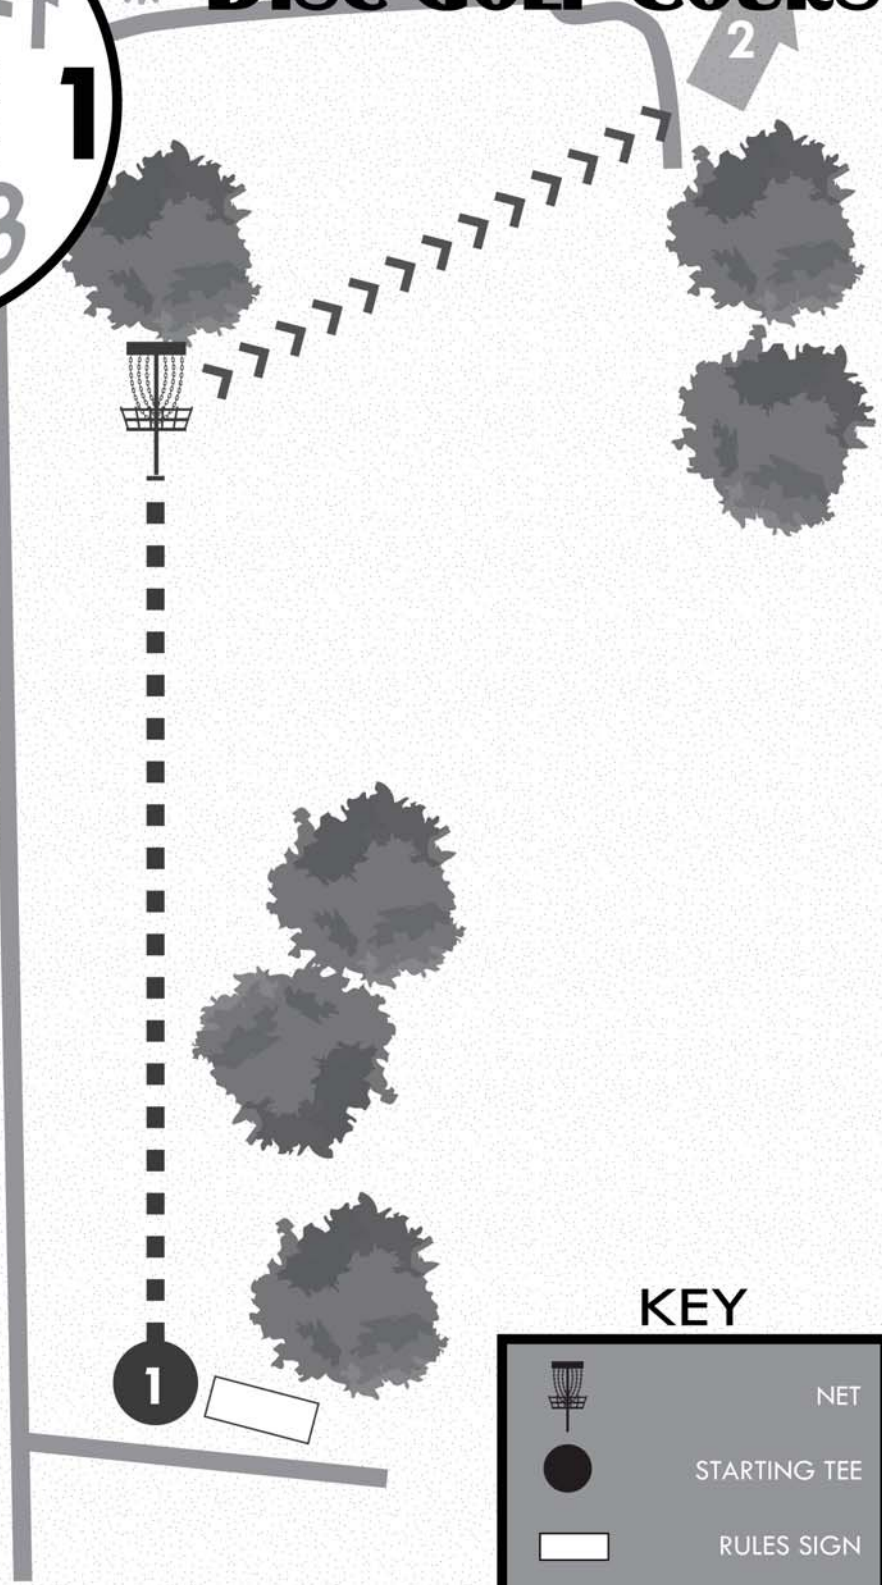

PENDLETON ROTARY DISC GOLF COURSE

290 FT
HOLE 1
PAR 3

KEY

	NET
	STARTING TEE
	RULES SIGN
	DIRECTIONALS
	NEXT HOLE

sponsored by

STAN TIMMERMAN